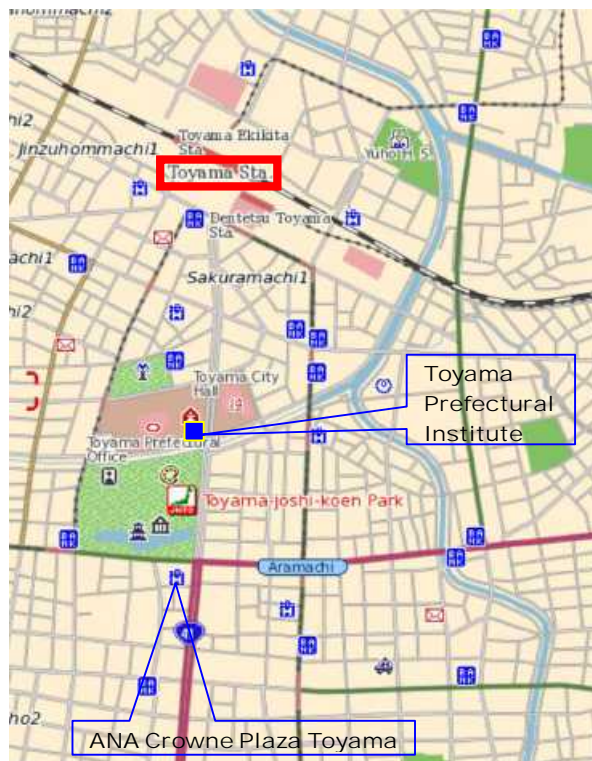

Vicinity Map

From Toyama Airport to JR Toyama Station

Airport Limousine	25min.
Taxi	20min.

From JR Toyama Station to Toyama Prefectural Institute

On Foot	10min.
----------------	---------------

From JR Toyama Station to ANA Crowne Plaza Toyama